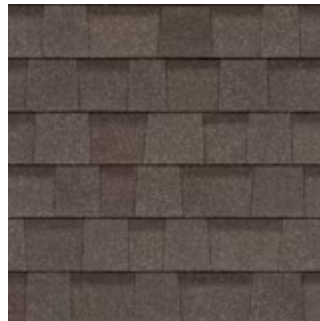

Shingle Roofing Options

Owens Corning Oakridge Architectural Shingles

Brownwood

Dark warm brown shingles with blended black, brown and orange

Desert Tan

Medium warm golden brown shingle with blended buff, golden tan and dark brown granules

Driftwood

Medium neutral brown shingles with a blended mix of brown, sage green, and golden tan granules

Estate Gray

Medium warm gray shingles with blended dark, medium and greenish gray granules

Onyx Black

Black shingle with blended dark gray and black granules

Teak

Medium neutral brown shingle with a blended mix of gray, medium and dark brown and golden tan granules

**Other colors and brands are available at an additional cost, based on local supplier availability.*